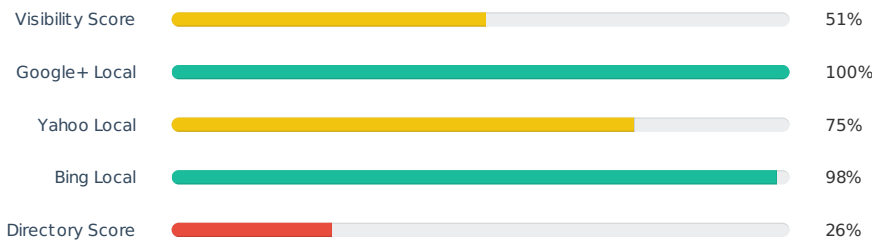

Baseline Report - Where You Were

This report was generated on: **March 23, 2016**

Overview

Your Baseline Report includes a visibility score that displays the average of your initial Local page and Directory scores. Your Local Page Score was determined by your average visibility and optimization in Google+ Local, Yahoo Local, and Bing Places. Your Directory Score was determined by dividing the number of directories in which you were found by the number checked.

BCS Website Services

8012 Midlothian Tpke #103 Richmond, VA 23235
(804) 421-2400
<https://www.bcswbsiteservices.com/>

Local Pages

Each Local Page Score is determined by how optimized your listing is. We check against several parameters that influence your overall optimization such as the consistency of your name, address, and telephone number as well as keywords, business description, and more!

g+ Local

Claimed ☒ Yes
NAP Consistent ☒ Yes

YAHOO! LOCAL

Claimed ☐ No
NAP Consistent ☐ No

Bing

Listing Present ☒ Yes
NAP Consistent ☐ No

Categories ☐ 1

Photos ☒ 12

Website URL Present ☒ Yes

Hours of Operation ☒ Yes

Non-Essential Scores: (Do Not Affect Score)
Reviews ☒ 11

Keywords ☐ 1

Photos Present ☒ Yes

Website URL Present ☒ Yes

Hours of Operation ☒ Yes

Non-Essential Scores: (Do Not Affect Score)
Reviews ☐ 3

Description Present ☒ Yes

Photos Present ☒ Yes

Website URL Present ☒ Yes