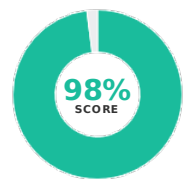

Baseline Report - Where You Were

This report was generated on: **March 23, 2016**

Overview

Your Baseline Report includes a visibility score that displays the average of your initial Local page and Directory scores. Your Local Page Score was determined by your average visibility and optimization in Google+ Local, Yahoo Local, and Bing Places. Your Directory Score was determined by dividing the number of directories in which you were found by the number checked.

g+ Local

Claimed Yes
NAP Consistent Yes

YAHOO! LOCAL

Claimed No
NAP Consistent No

Bing

Listing Present Yes
NAP Consistent No

Categories 1

Photos 12